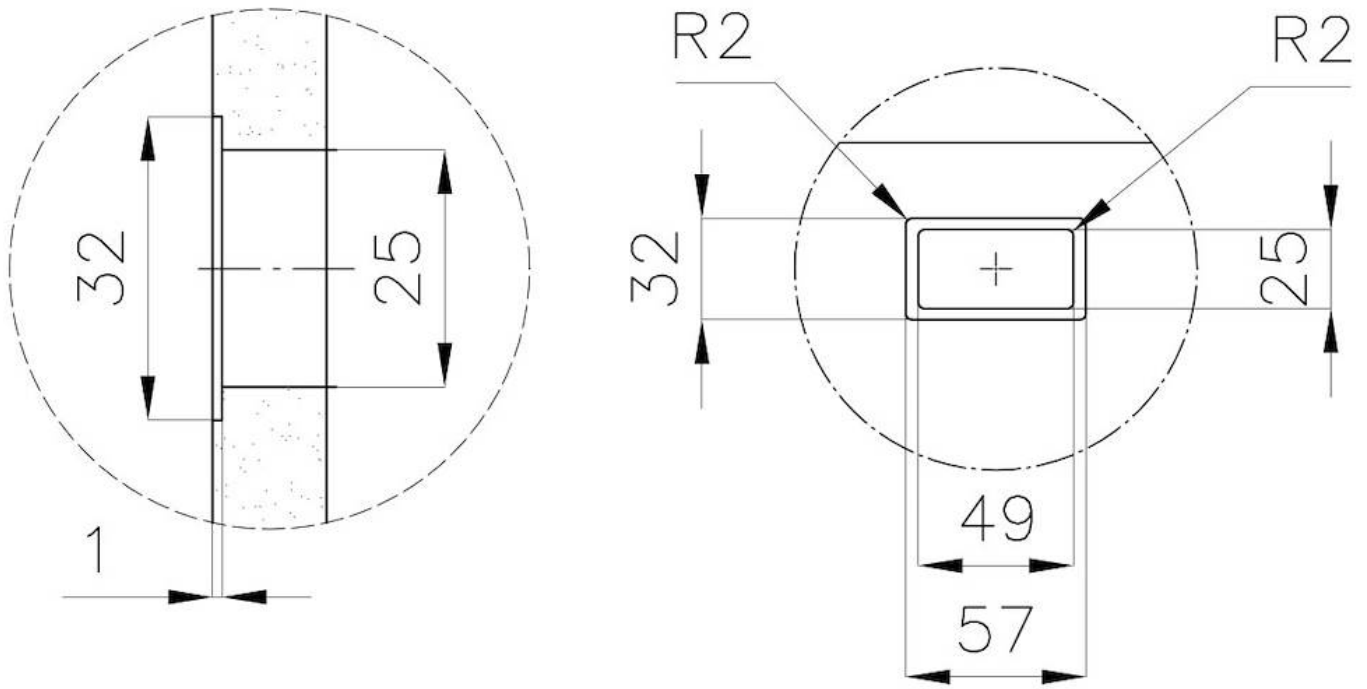

High thickness

1mm thick steel. A significant thickness, which guarantees the maximum sturdiness and durability.

Perimetral overflow

The overflow is always a security on the Foster sinks that prevents the overflow of water in case of oversights. The perimeter drain solution improves aesthetics thanks to its square and essential shape.

## TECHNICAL DATA

DETTAGLIO PER TROPPO PIENO / OVERFLOW DETAILS